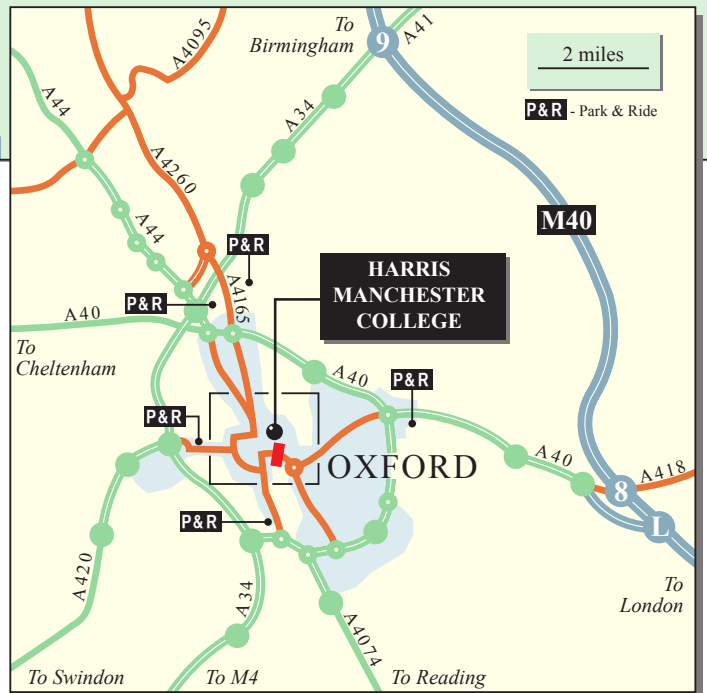

# HARRIS MANCHESTER COLLEGE

Mansfield Road  
Oxford OX1 3TD  
Tel 01865 271 006  
Fax 01865 271 012

- 
**By car** - To avoid the city-centre, approach via the A40 northern ring-road and take the A4165 Banbury Rd southwards for about 2 miles to Parks Rd. **NB** Broad St is a no-through-route and the High St is closed to private vehicles between 07.30 and 18.30.
- 
**Parking** - Short-stay parking is available in Mansfield Rd. Long-stay parking in the NCP Car Park at Gloucester Green (accessed via Beaumont St).
- 
**By train** - Harris Manchester is a 15 minute walk from the Oxford Station, via Park End St, George St, Broad Street, Holywell St and Mansfield Rd.
- 
**By coach** - The main coach station is at Gloucester Green, off George St. Harris Manchester is a 10 minute walk from the coach station, via George St, Broad St, Holywell St and Mansfield Rd.